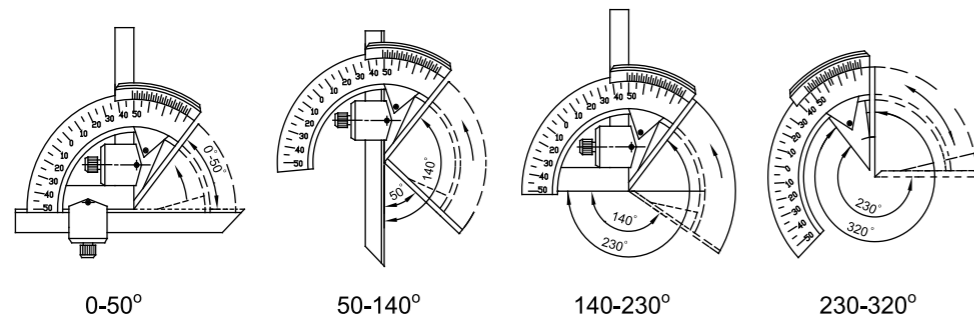

## OPERATION INSTRUCTION

Protractor  
Code 2374-320

Measuring range: 0-320° (2374-320)

Graduation: 2'

Measuring range

Measuring examples